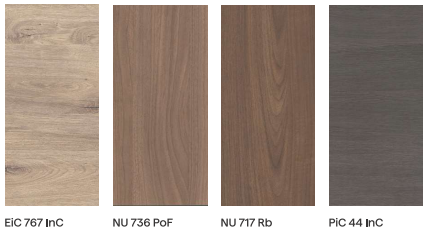

**BASIC-KOLLEKTION
HOLZ-DEKORE**

**BASIC COLLECTION
WOOD DECORS**

**COLLECTION BASIC
DÉCORS BOIS**

Falzkantenbeschichtungen, Glasleisten und Holz-
umfassungszargen **passend zu allen Dekoren**

Rebate edge coating, glass beads and wooden lining
frames to be used with all decors

Les chants, parclosets et huisseries en bois sont
assortis à tous les décors